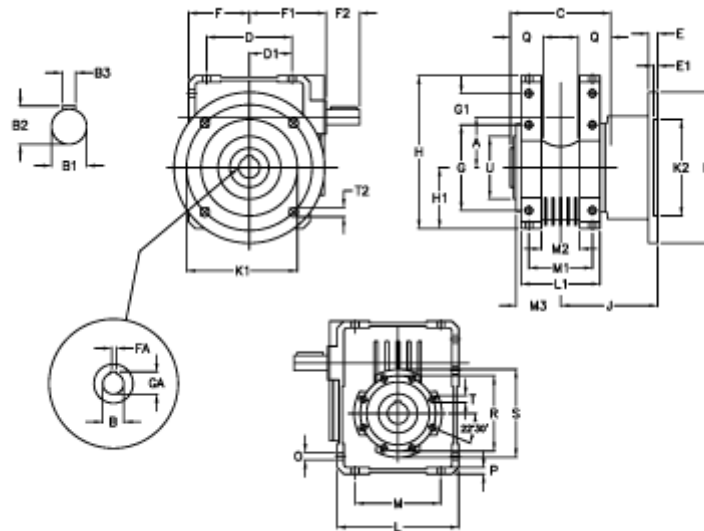

Article number: 3922086040400

Description: Worm gear with solid input shaft
W 86UF1-40-HS unassembled

Measures

A = 86.90	Description = W86UF-xx-P71 B5	G1 = 45.5	L = 200	Q = 45
B = 35	E = 15	GA = 38.3	L1 = 125	R = 130
B1 = 25	E1 = 6	H = 245.5	M = 144	S = 150
B2 = 28.0	F = 100.0	H1 = 100.0	M1 = 101	T = M10x18
B3 = 8	F1 = 142.5	J = 151.0	M2 = 57	T2 = 12.5
C = 140	F2 = 50	K = 210	M3 = 64.5	U = 110
D = 144.0	FA = 10	K1 = 176	O = 11.5	
D1 = 72.0	G = 144	K2 = 152	P = 11	